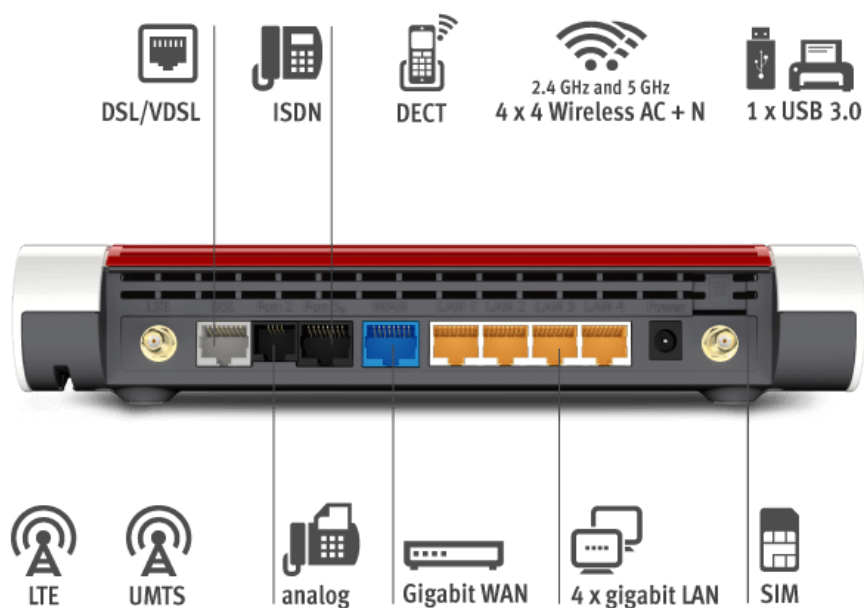

FRITZ!Box 6890 LTE

Technical data

Interfaces

- Integration into the LTE broadband network with LTE-SIM card (mini SIM)
- Internet via LTE (4G) at speeds of up to 300 Mbit/s and up to 42 Mbit/s via UMTS (3G)
- IP-based, analog or ISDN landline
- Option for connecting two outdoor antennas over SMA connectors
- DSL with up to 300 Mbit/s with LTE fallback option
- 4 x gigabit Ethernet
- 1 x gigabit WAN
- 4 x 4 Wireless AC + N with Multi-User MIMO
- Wireless AC with up to 1733 Mbit/s (5 GHz)
- Wireless N with up to 800 Mbit/s (2.4 GHz)
- 1 x USB 3.0
- For up to 2 analog telephones, fax or answering machines
- DECT base station for up to 6 cordless telephones
- ISDN S₀ bus for ISDN telephones or ISDN telephone system

Technical specifications

LTE and DSL

- Category 6 LTE modem (FDD) with up to 300 Mbit/s on the Internet
- Via UMTS/HSPA (3G) up to 24 Mbit/s
- Multi-band support: 5 LTE and 2 UMTS frequencies (LTE: bands 1, 3, 7, 8 and 20; UMTS: bands 1 and 8)
- Option to connect outdoor antennas
- Integrated DSL modem for all VDSL or DSL lines up to 300 Mbit/s
- DSL operation with optional automatic fallback to the mobile network connection
- Compatible with Annex-J lines from Deutsche Telekom